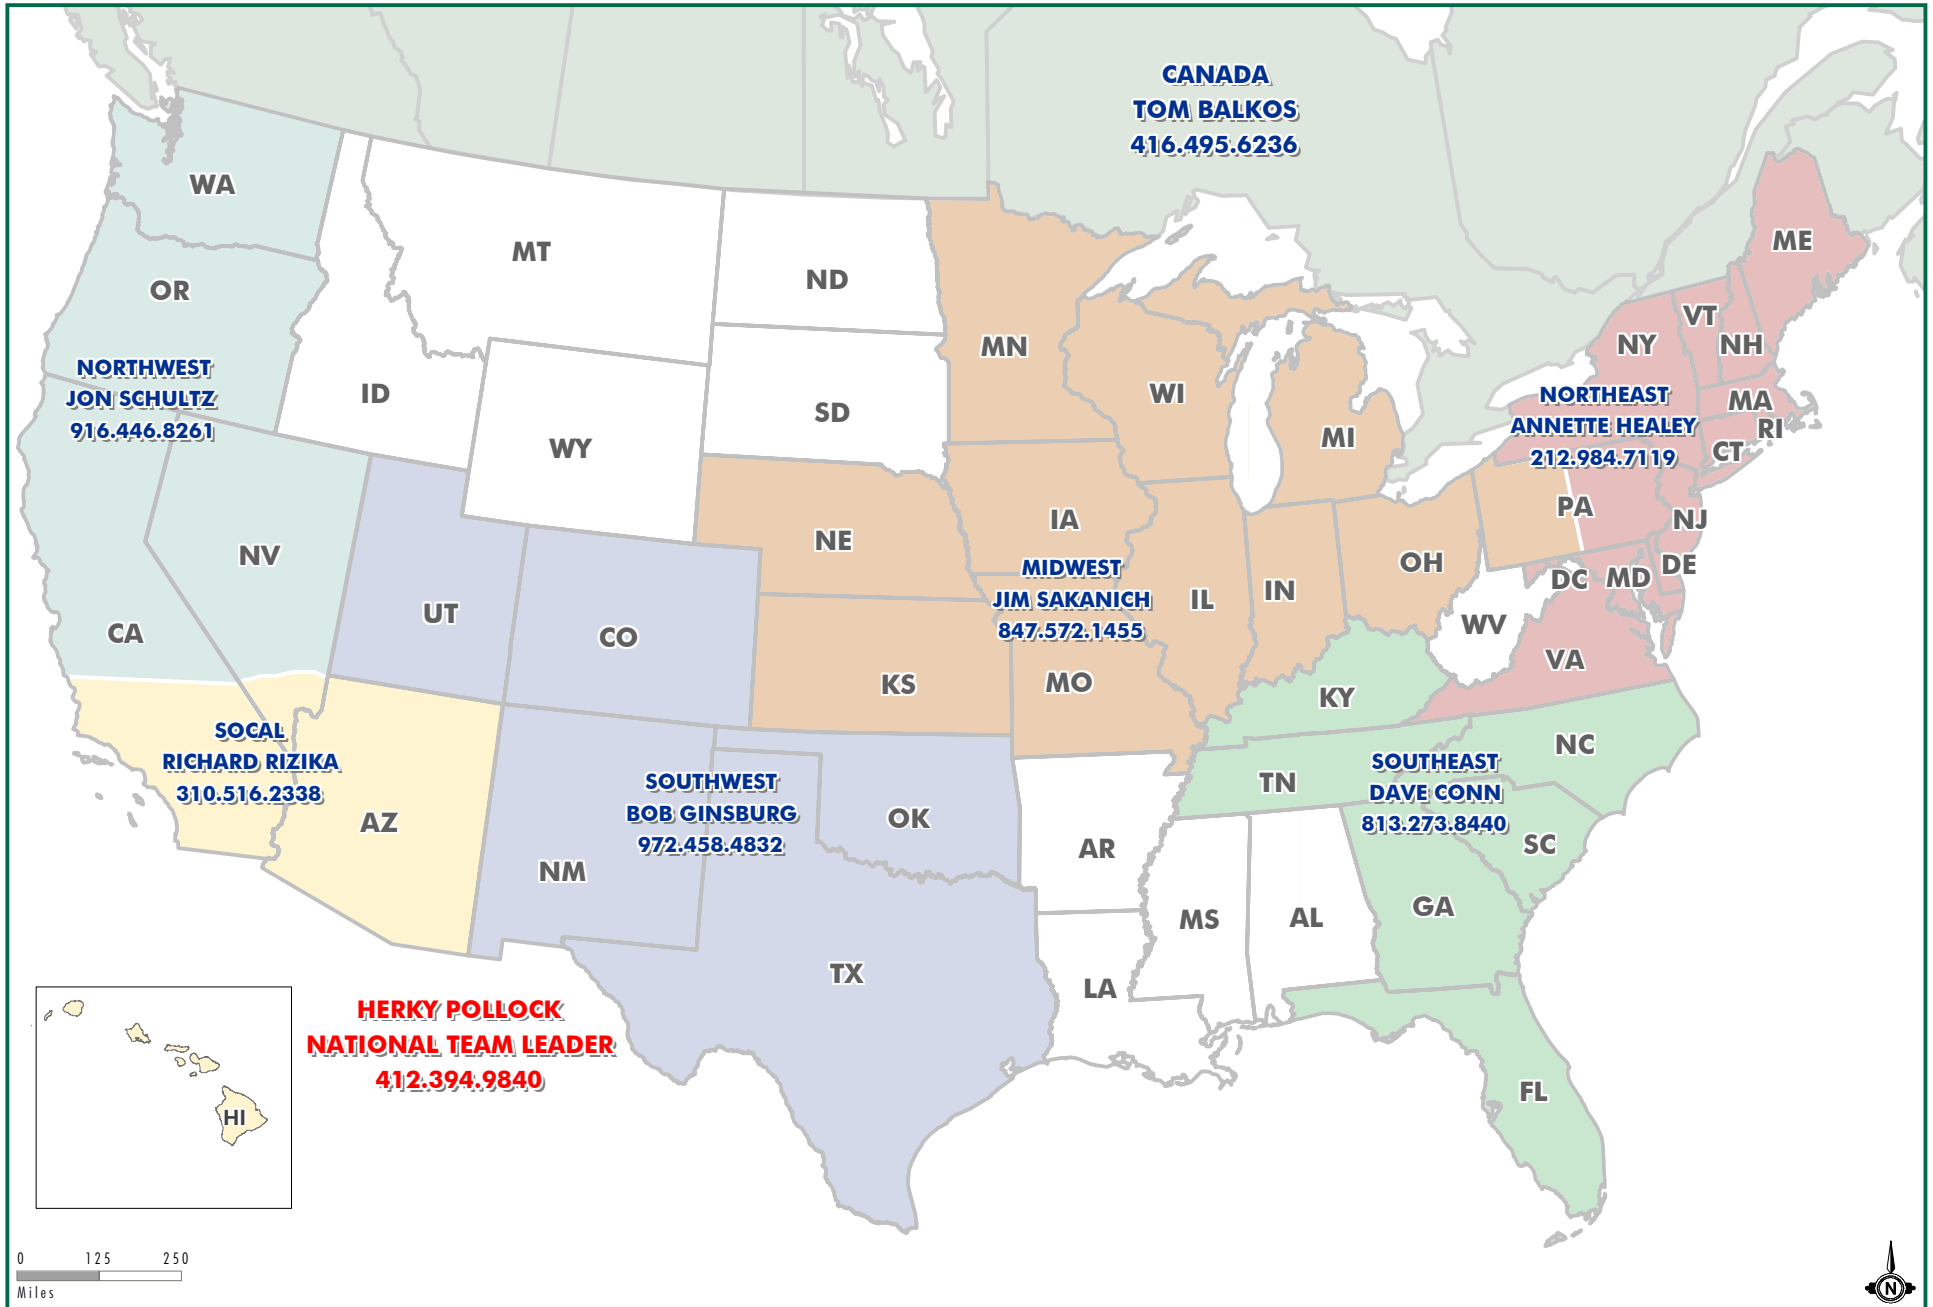

Retailer Services Group (RSG) Regions